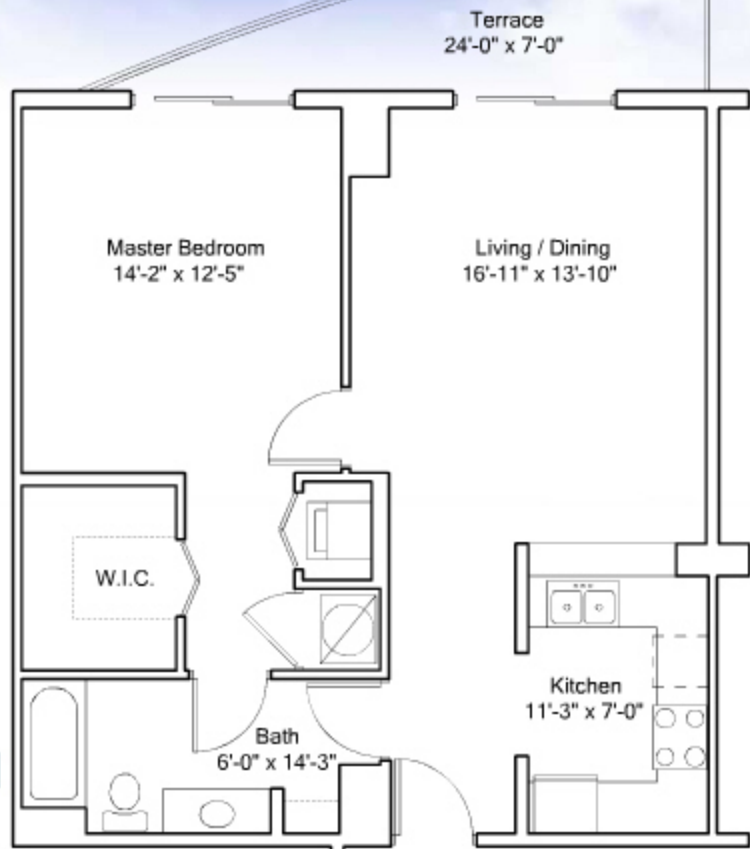

FENGARI (moon) One Bedroom

Interior 791 Sq. Ft.
Terrace 1 90 Sq. Ft.

Total Residence 881 Sq. Ft.

Floors 3 - 29

All balconies vary according to models.

BACK

SKYLINE

on Brickell